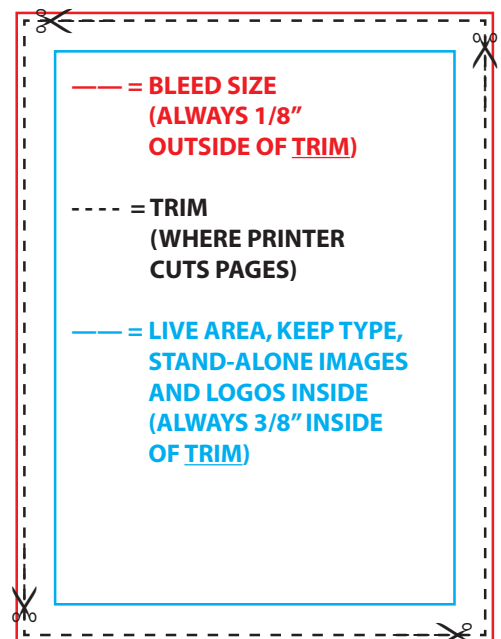

CUSTOM WOOD BUSINESS (CWB)
CUSTOM WOOD BUSINESS GUIDE (CWG)
WOOD & WOOD PRODUCTS (WWP)
REDBOOK (RED) once a year
CLOSETS (CLO)

Bette Boyers, 847-415-8086
 bboyers@vancepublishing.com

PAGE TRIM: 7.875 x 10.75
SPREAD TRIM: 15.75 x 10.75

PAGE BLEED: 8.125 x 11
SPREAD BLEED: 16 x 11

*THESE ARE NEW TRIM SIZES
 AS OF MARCH 2009 ISSUES*

| STANDARD AD SIZES | WIDTH | DEPTH | |
|-----------------------------|--------|-------|--|
| Spread BLEED † | 16 | 11 | leave 3/16" either side of fold for safety |
| Spread | 15 | 10 | leave 3/16" either side of fold for safety |
| Full Page BLEED † | 8.125 | 11 | |
| Full Page | 7 | 10 | |
| 2/3 Page BLEED † | 5 | 11 | |
| 2/3 Page | 4.5625 | 10 | |
| 1/2 Page Horizontal BLEED † | 8.125 | 5.5 | |
| 1/2 Page Horizontal | 7 | 4.875 | |
| 1/2 Page Vertical BLEED † | 4 | 11 | |
| 1/2 Page Vertical | 3.375 | 10 | |
| 1/2 Page Island | 4.5625 | 7.375 | |
| 1/3 Page Vertical BLEED † | 2.75 | 11 | |
| 1/3 Page Vertical | 2.1875 | 10 | |
| 1/3 Page Square | 4.5625 | 4.875 | |
| 1/4 Page Vertical | 3.375 | 4.875 | |
| 1/4 Page Horizontal | 7 | 2.375 | |
| 1/6 Page Marketplace | 2.125 | 4.875 | |
| 1/8 Banner | 7 | 1.125 | |

† Leave a 1/2" safety margin inside BLEED ad dimensions.

| DECIMAL EQUIVALENTS | | | | | |
|---------------------|--------|---------|--------|---------|--------|
| 1 / 32 | .03125 | 3 / 8 | .375 | 23 / 32 | .71875 |
| 1 / 16 | .0625 | 13 / 32 | .40625 | 3 / 4 | .75 |
| 3 / 32 | .09375 | 7 / 16 | .4375 | 25 / 32 | .78125 |
| 1 / 8 | .125 | 15 / 32 | .46875 | 13 / 16 | .8125 |
| 5 / 32 | .15625 | 1 / 2 | .5 | 27 / 32 | .84375 |
| 3 / 16 | .1875 | 17 / 32 | .53125 | 7 / 8 | .875 |
| 7 / 32 | .21875 | 9 / 16 | .5625 | 29 / 32 | .90625 |
| 1 / 4 | .25 | 19 / 32 | .59375 | 15 / 16 | .9375 |
| 9 / 32 | .28125 | 5 / 8 | .625 | 31 / 32 | .96875 |
| 5 / 16 | .3125 | 21 / 32 | .65625 | | |
| 11 / 32 | .34375 | 11 / 16 | .6875 | | |